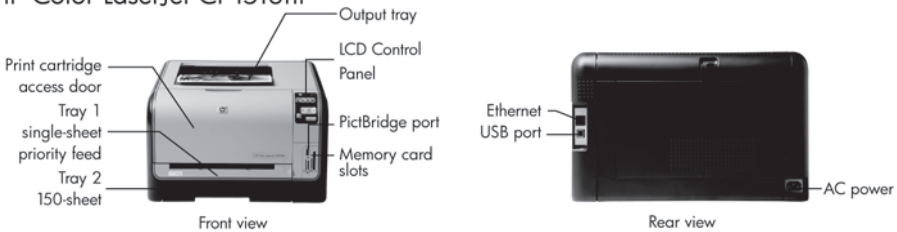

¹ Exact speed varies depending on the system configuration, software application and document complexity.

HP Color LaserJet CP1518ni